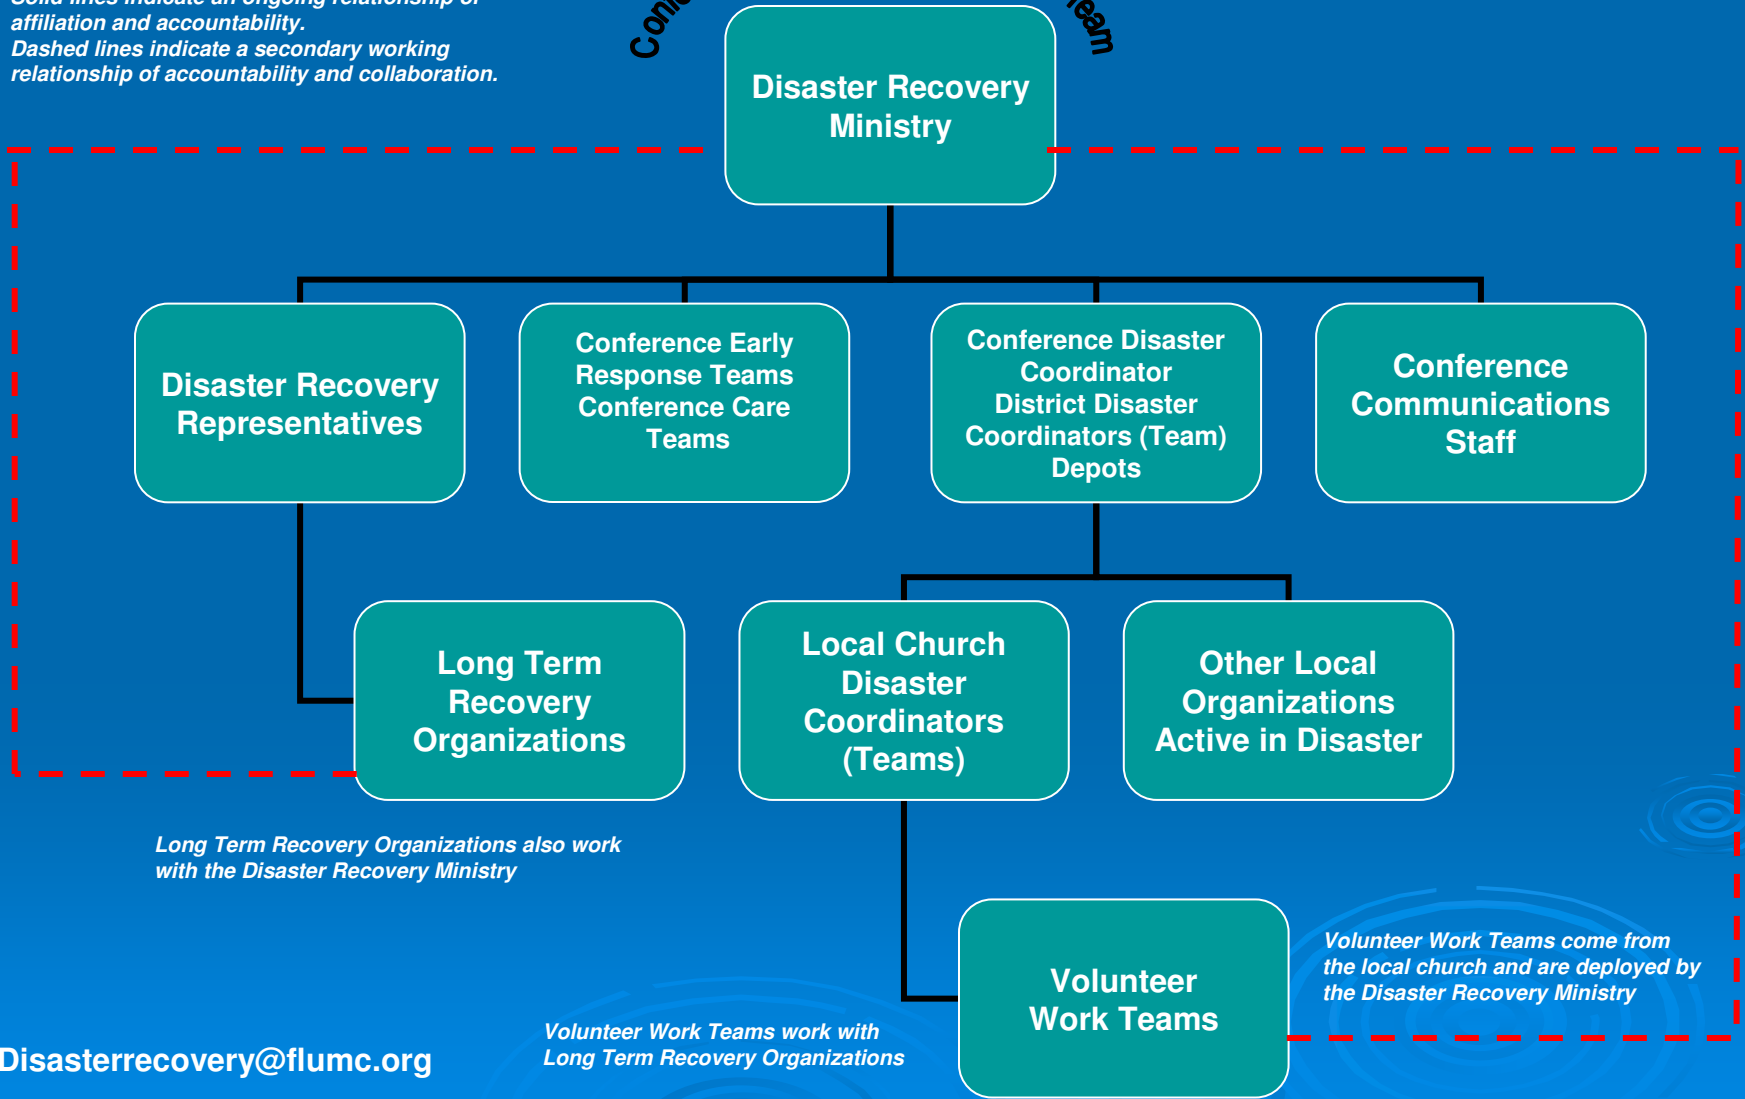

The Florida Conference of The United Methodist Church Disaster Recovery Ministry Organizational Chart

*Solid lines indicate an ongoing relationship of affiliation and accountability.
Dashed lines indicate a secondary working relationship of accountability and collaboration.*

Conference Disaster Administrative Team

Disasterrecovery@flumc.org

1-800-282-8011 Ext. 149